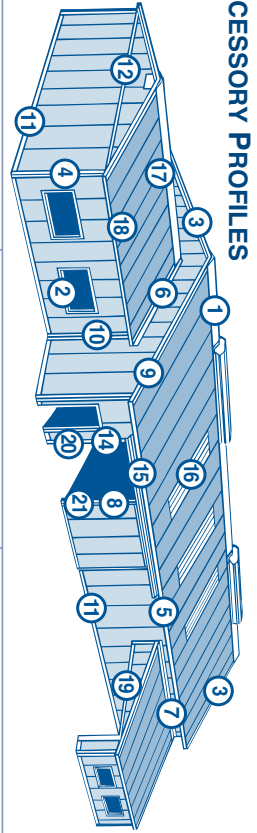

POST FRAME FLASHING AND ACCESSORY PROFILES

Eave Molding

10'-6" 42048

Universal Sidelwall

10'-5" 42078

Universal Endwall

10'-6" 42077

Base Molding