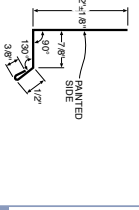

10'-6" 42040

Drip Cap

10'-6" 42064

U-Flashing

10'-6" 42076

10'-5" 42044