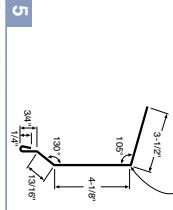

POST FRAME FLASHING AND ACCESSORY PROFILES

Eave Molding

10'-6" 42048

Universal Sidelwall

10'-5" 42078

Universal Endwall

10'-6" 42077

Base Molding