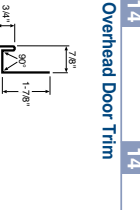

Overhead Door Trim

Door Jamb Mold

7/16" 10'-6" 42041

13" Step Ridge/hip Cover

10'-6" 42085