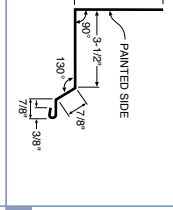

POST FRAME FLASHING AND ACCESSORY PROFILES

Eave Molding

10'-6" 42048

Universal Sidelwall

10'-5" 42078

Universal Endwall

10'-6" 42077

Base Molding